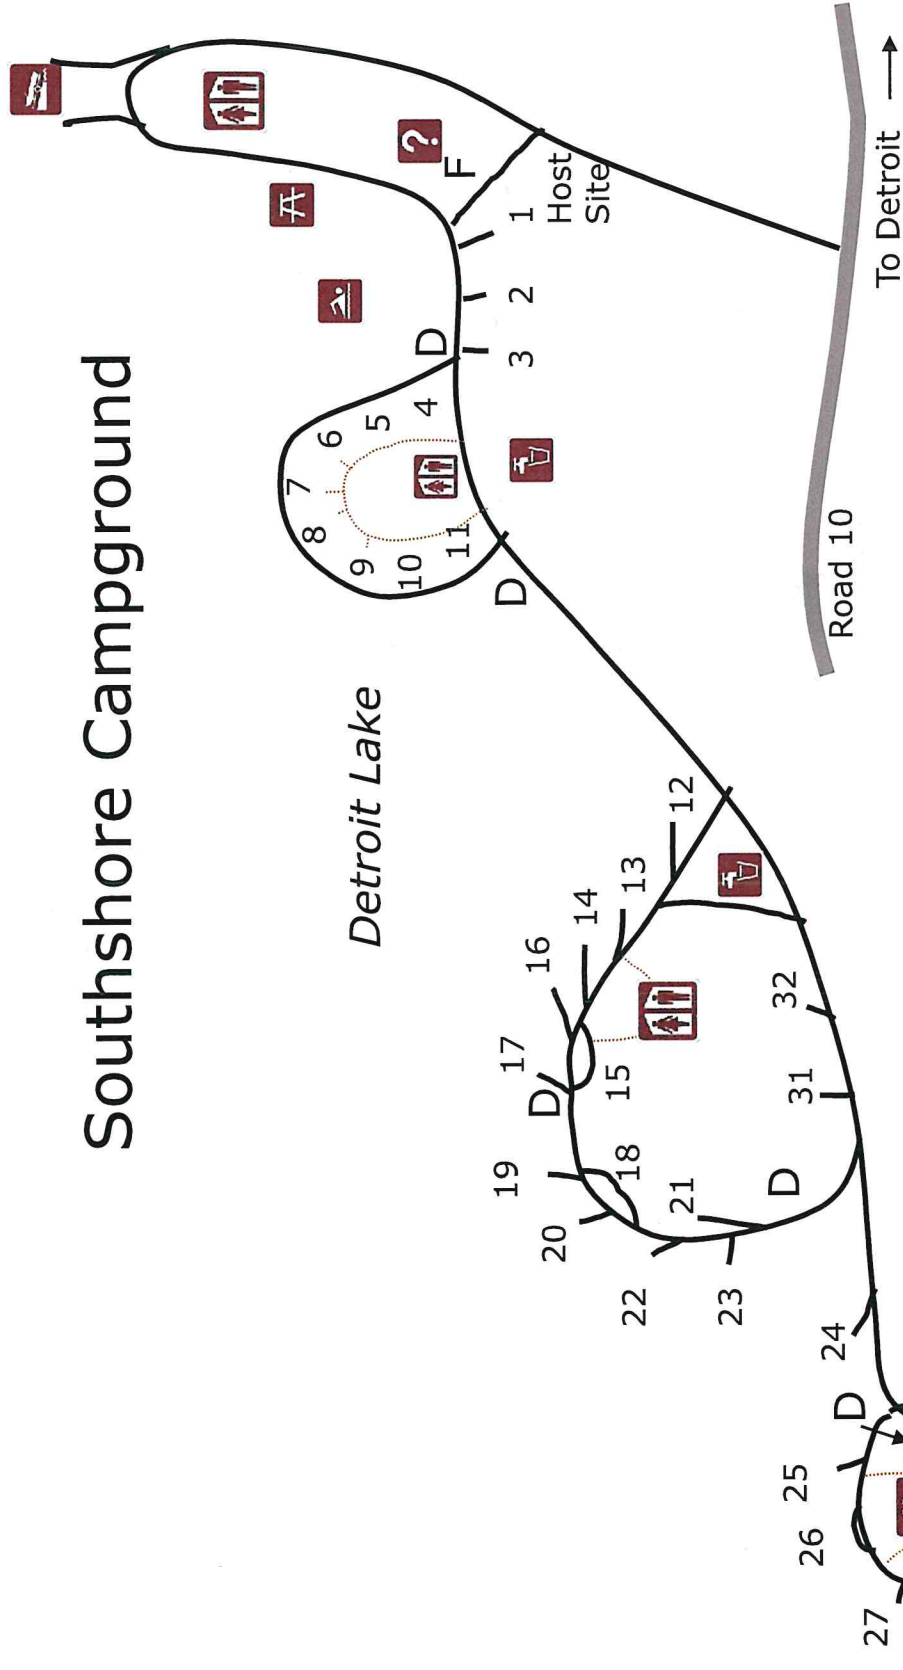

Southshore Campground

Legend

-  Restroom
-  Picnic Area
-  Boat Ramp
-  Water
-  Information
-  Swimming
-  Wastewater Disposal
-  Fee Station
-  Trail