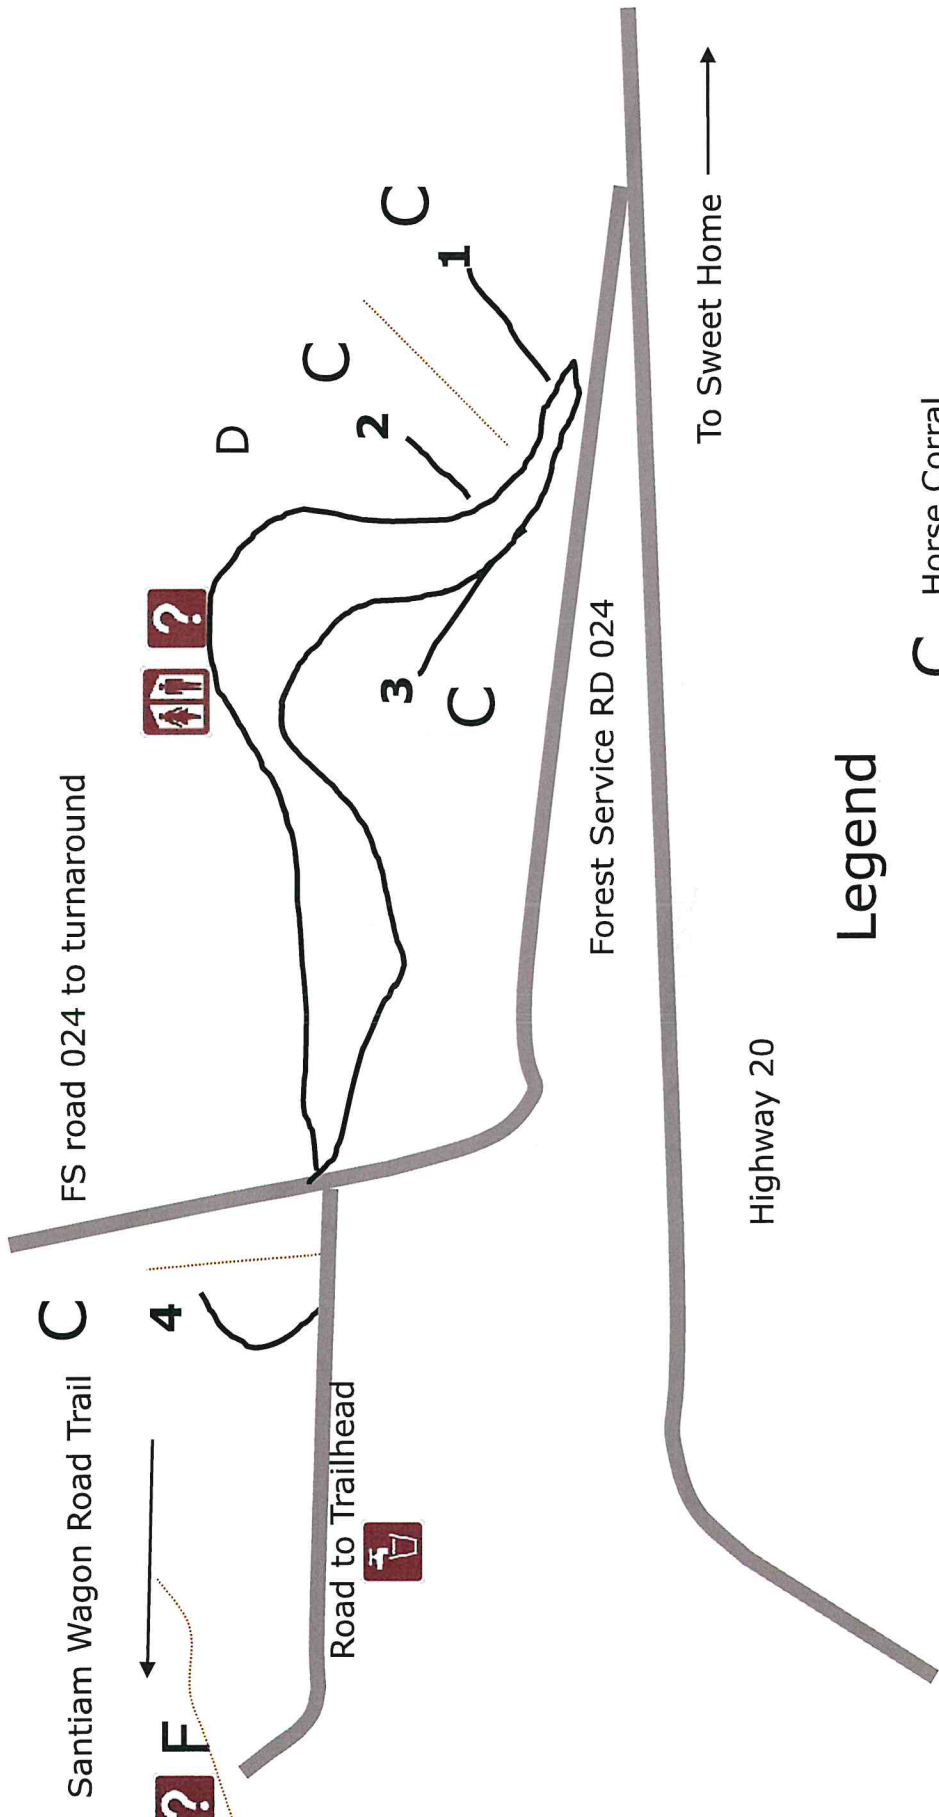

Sevenmile Horse Campground

Legend

-  Restroom
-  Water for livestock- not drinking water
-  Horse Manure
-  Horse Corral
-  Trail
-  Fee Station
-  Information Kiosk