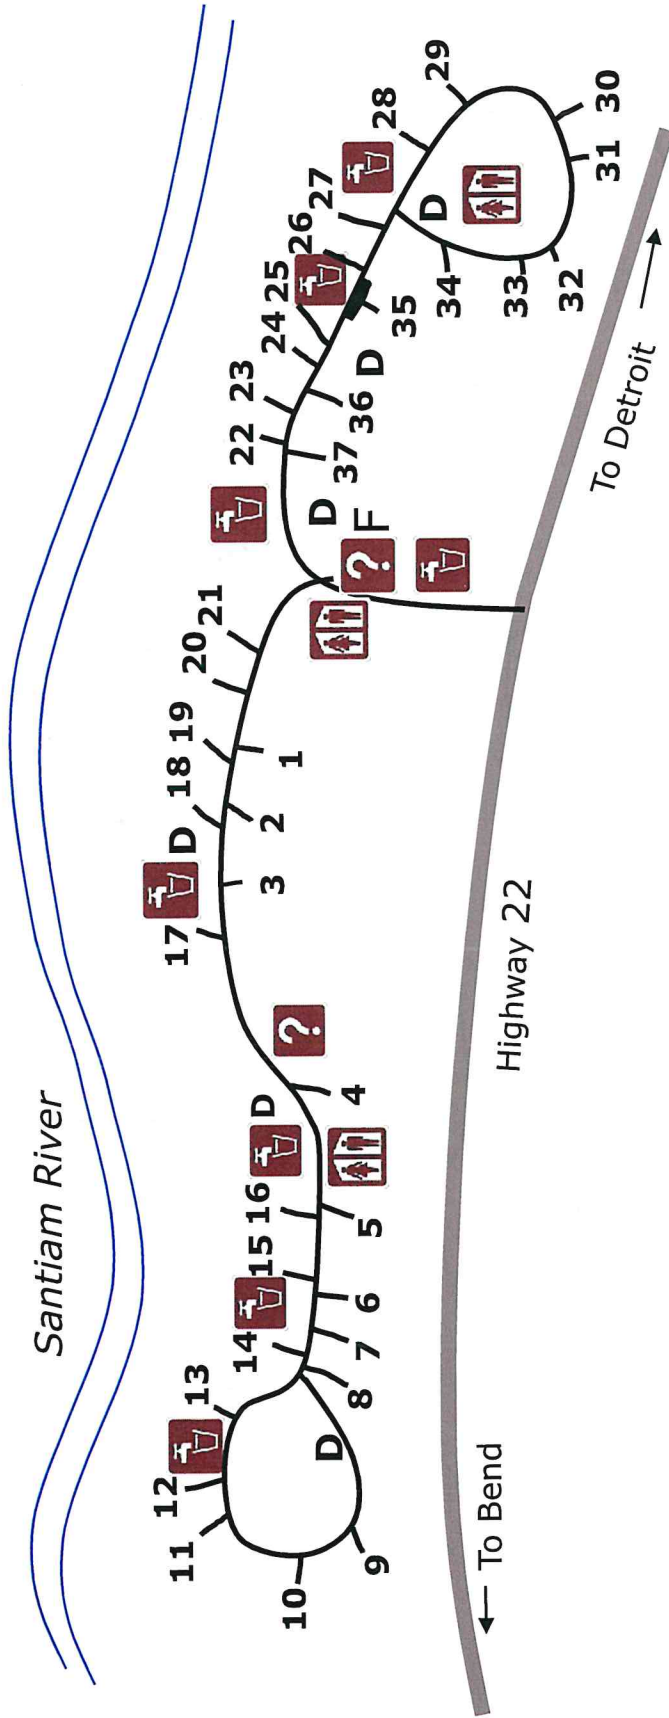

Riverside Campground

Legend

-  Water
-  D Wastewater Disposal
-  Restroom
-  ? Information
-  F Fee Station