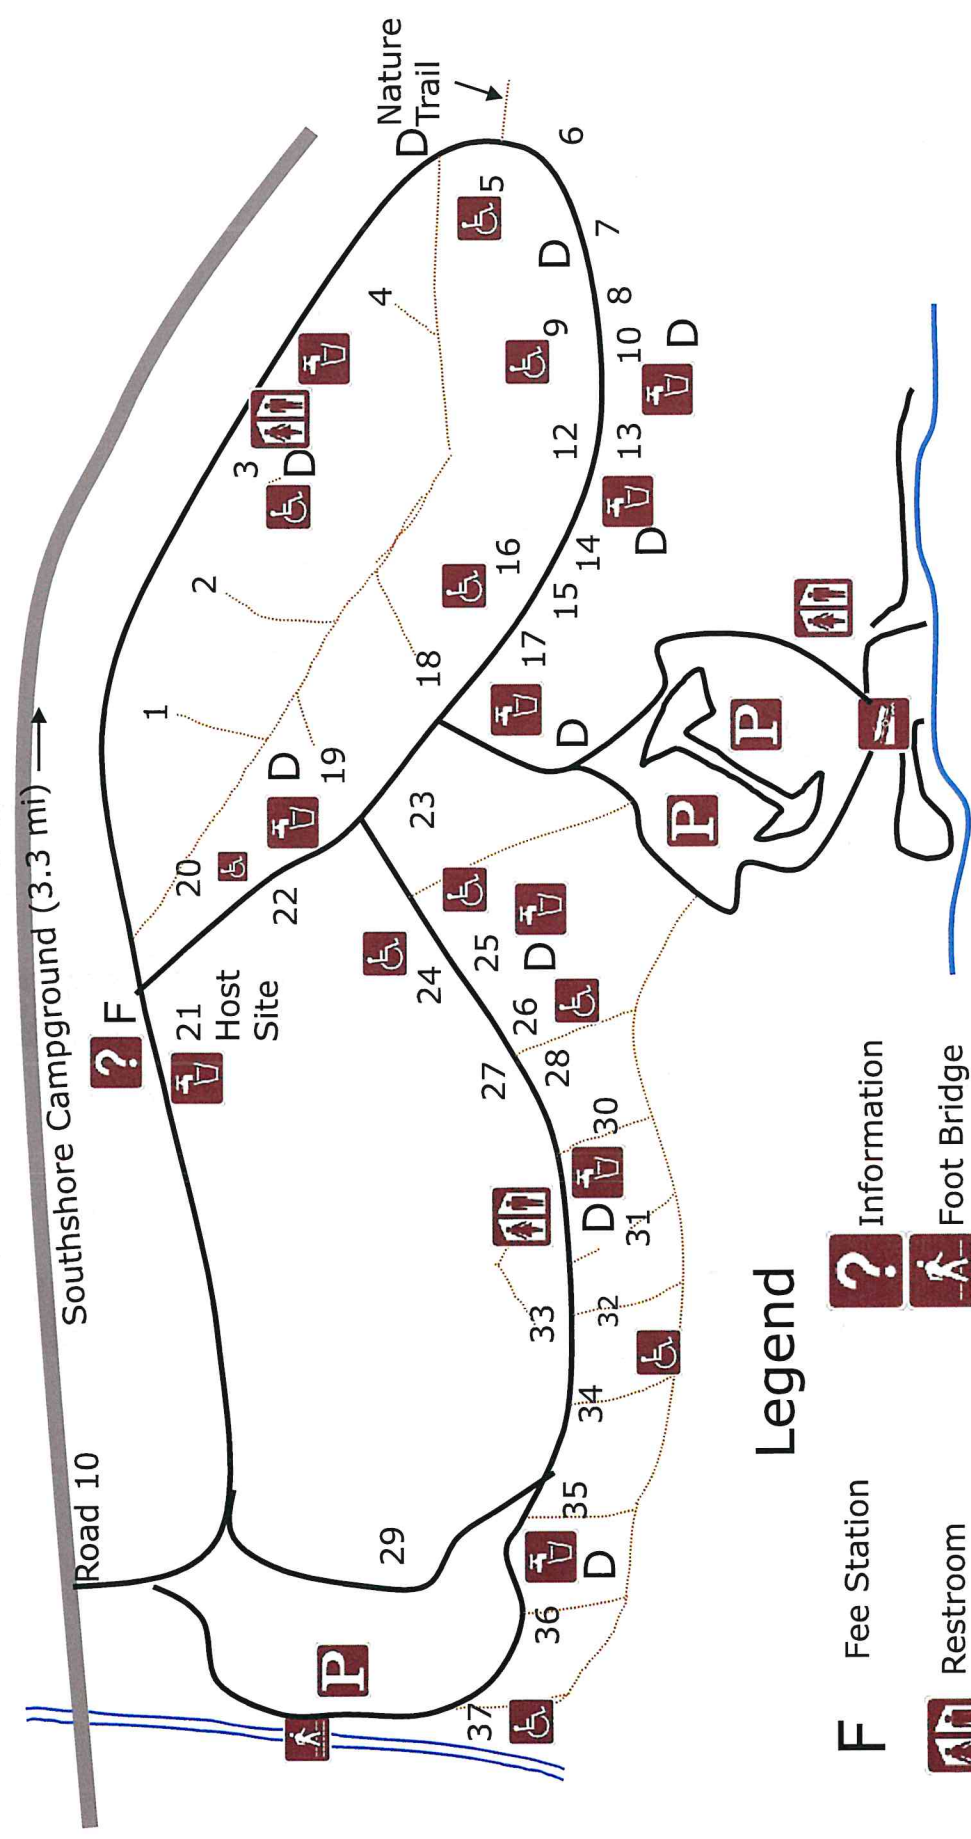

Hoover Campground

Legend

- F** Fee Station
- ?** Information
- Restroom
- Water
- D** Wastewater Disposal
- Foot Bridge
- P** Parking
- Boat Ramp
- Barrier Free
- Trail