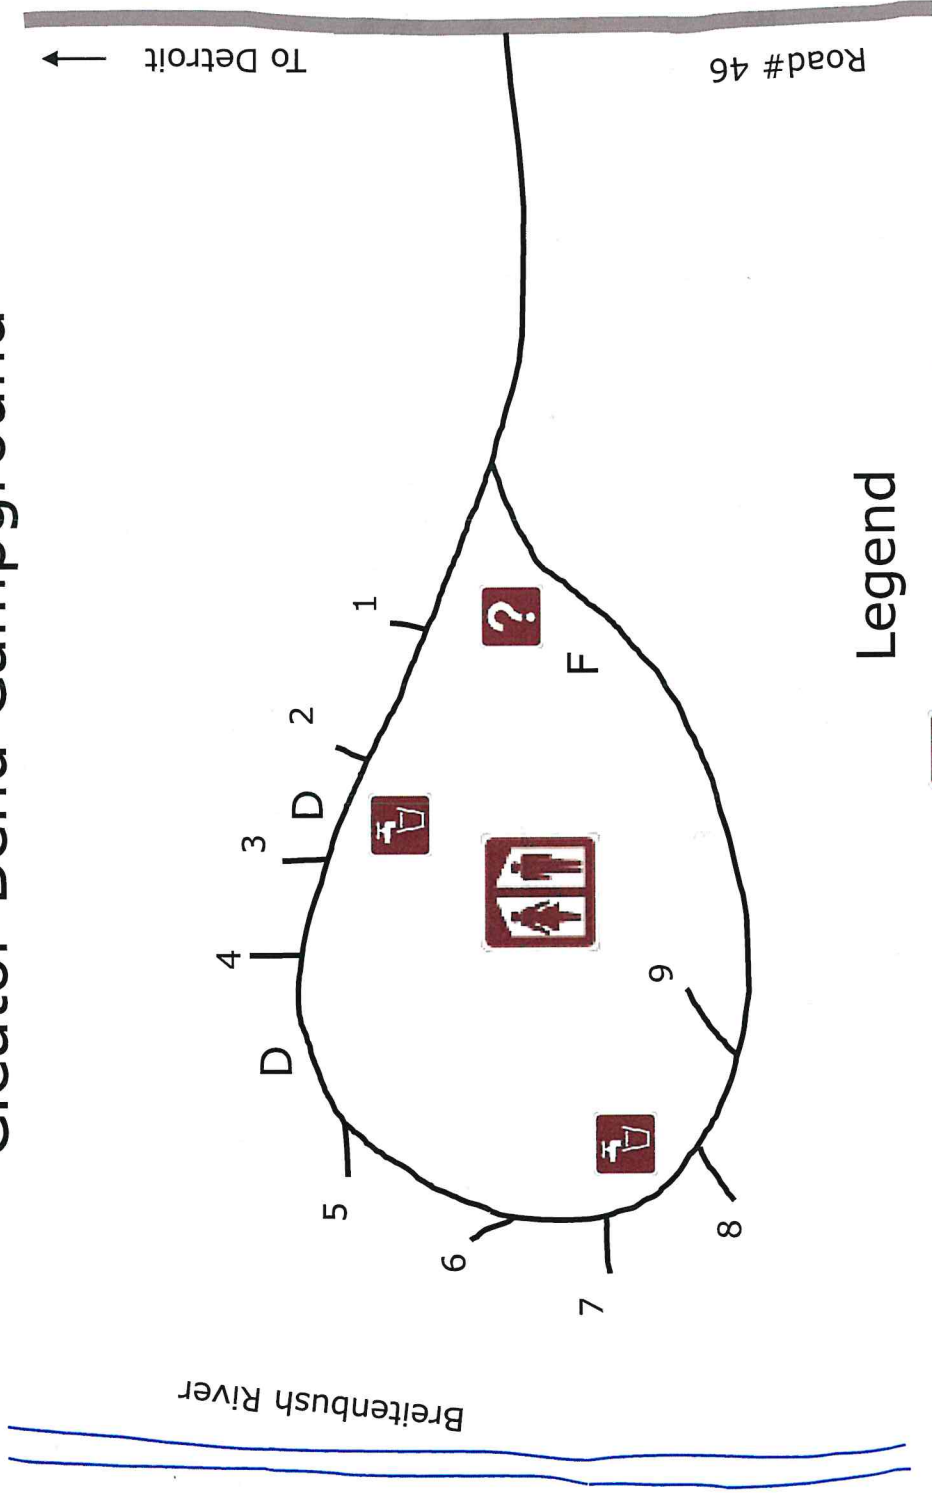

Cleator Bend Campground

Legend

-  Restroom
-  F Fee Station
-  Information
-  Water
-  D Wastewater Disposal