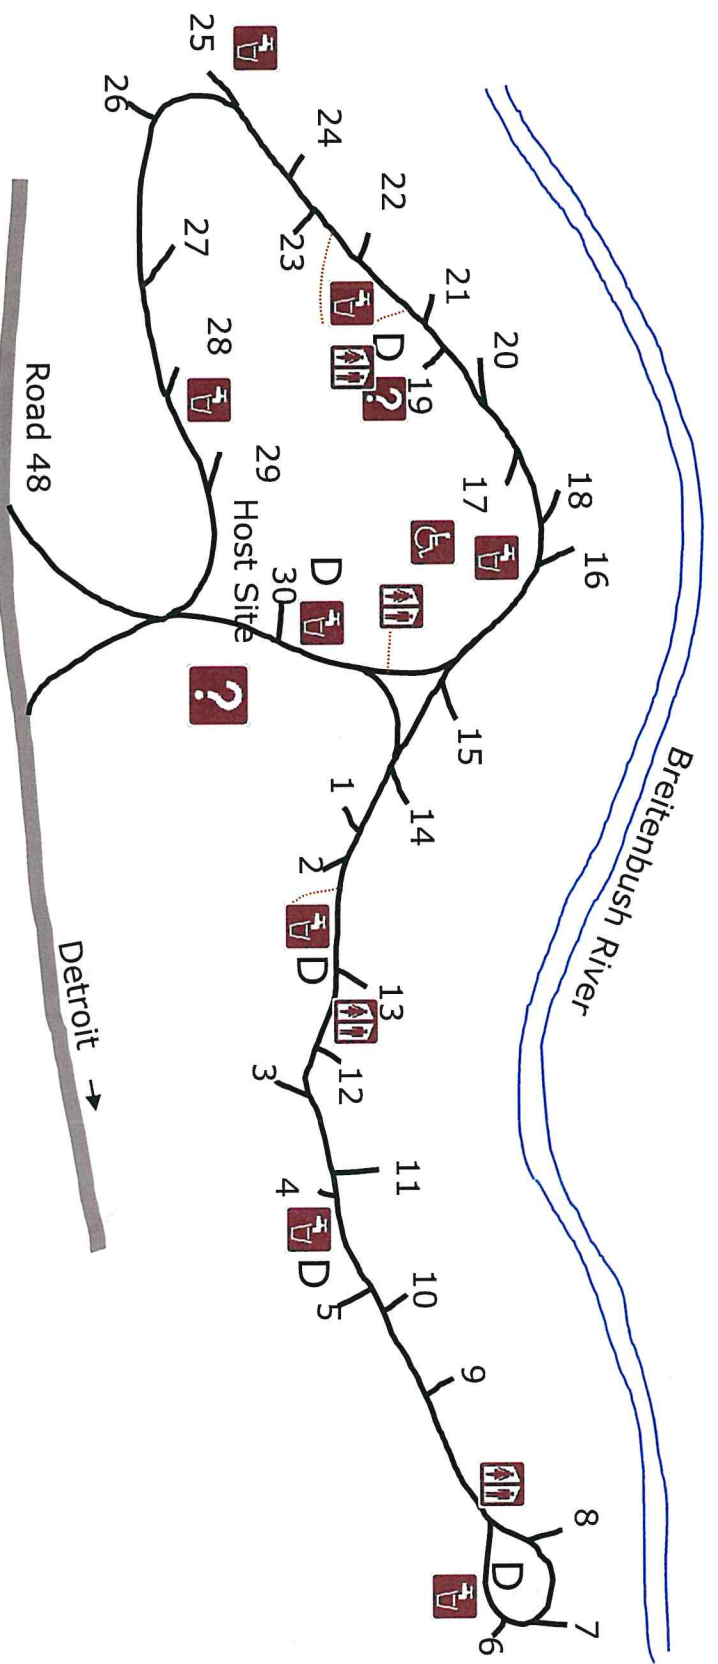

# Breitenbush Campground

## Legend

- |   |              |   |                     |
|---|--------------|---|---------------------|
|  | Restroom     |  | Wastewater Disposal |
|  | Barrier Free |  | Trail               |
|  | Information  |  | Water               |