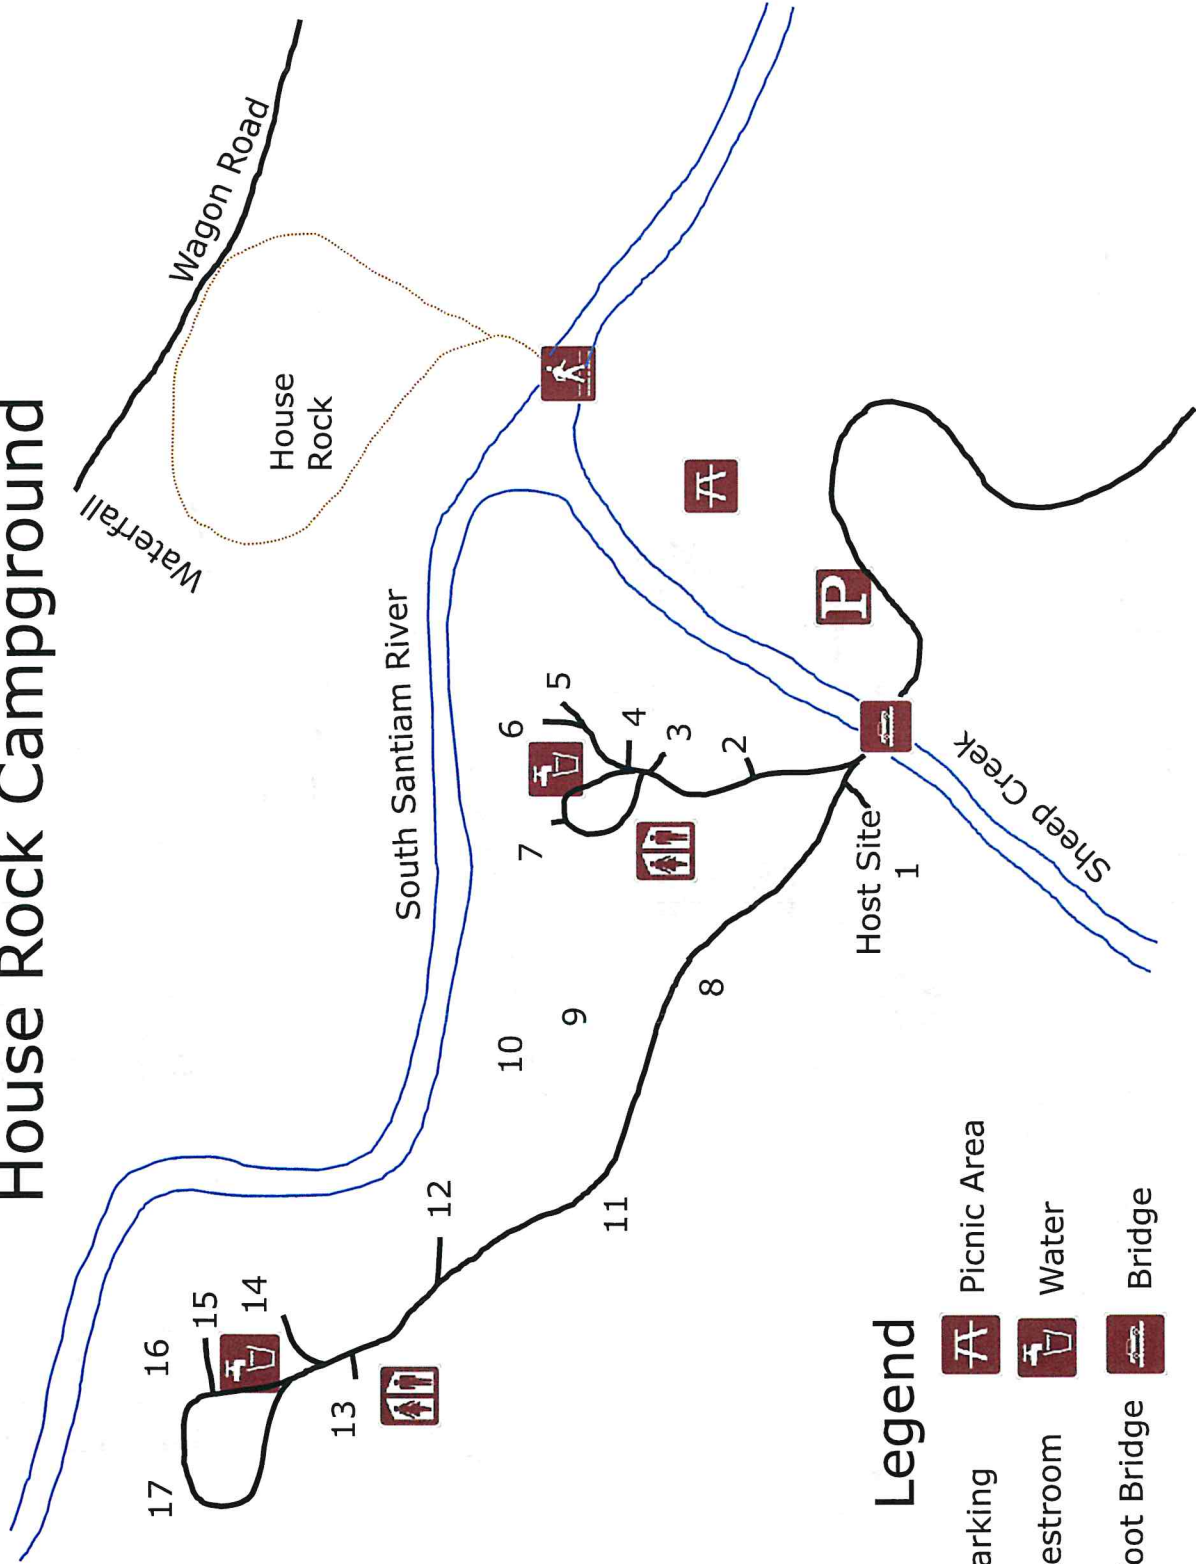

House Rock Campground

Legend

-  Parking
-  Picnic Area
-  Restroom
-  Water
-  Foot Bridge
-  Bridge
-  Trail