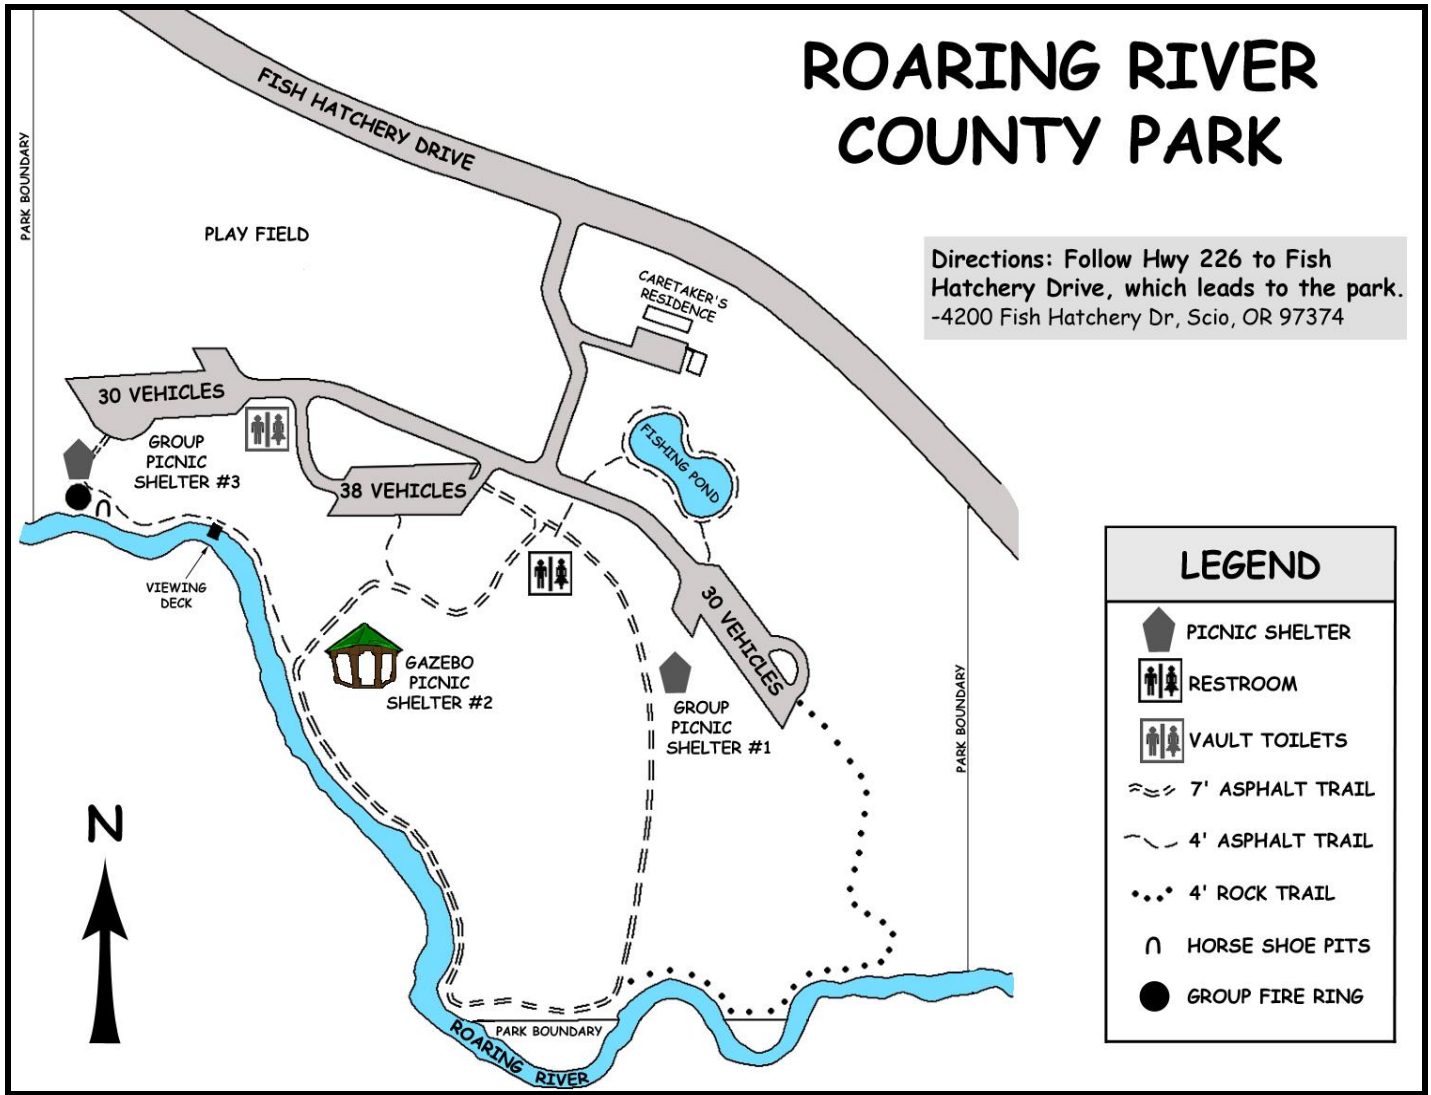

# ROARING RIVER COUNTY PARK

Directions: Follow Hwy 226 to Fish Hatchery Drive, which leads to the park.  
-4200 Fish Hatchery Dr, Scio, OR 97374

LEGEND	
	PICNIC SHELTER
	RESTROOM
	VAULT TOILETS
	7' ASPHALT TRAIL
	4' ASPHALT TRAIL
	4' ROCK TRAIL
	HORSE SHOE PITS
	GROUP FIRE RING