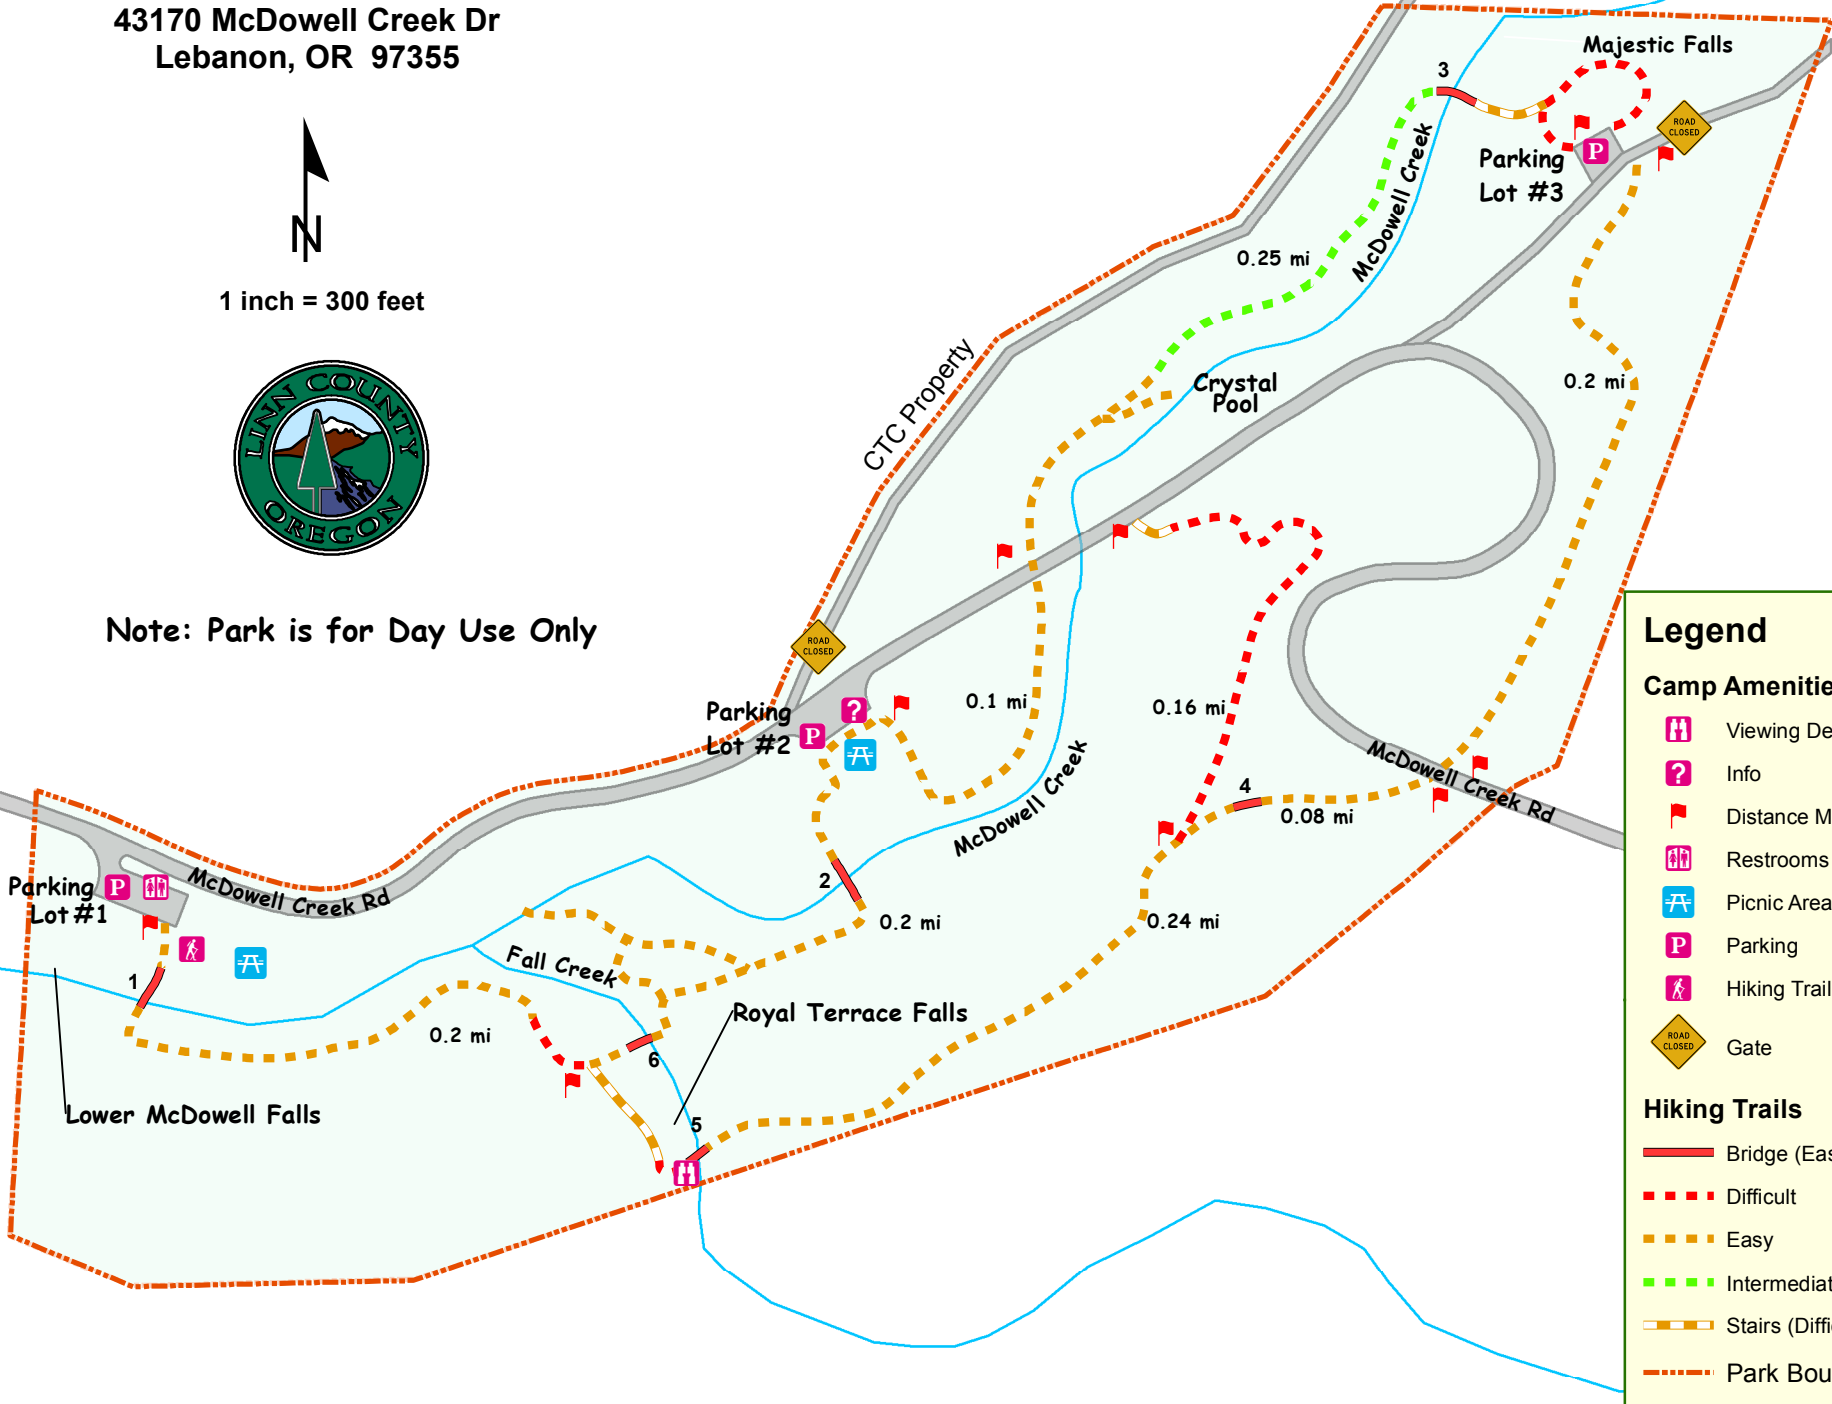

McDowell Creek Falls County Park

43170 McDowell Creek Dr
Lebanon, OR 97355

1 inch = 300 feet

Note: Park is for Day Use Only

Legend

Camp Amenities

- Viewing Deck
- Info
- Distance Marker
- Restrooms
- Picnic Area
- Parking
- Hiking Trail
- Gate

Hiking Trails

- Bridge (Easy)
- Difficult
- Easy
- Intermediate
- Stairs (Difficult)
- Park Boundary