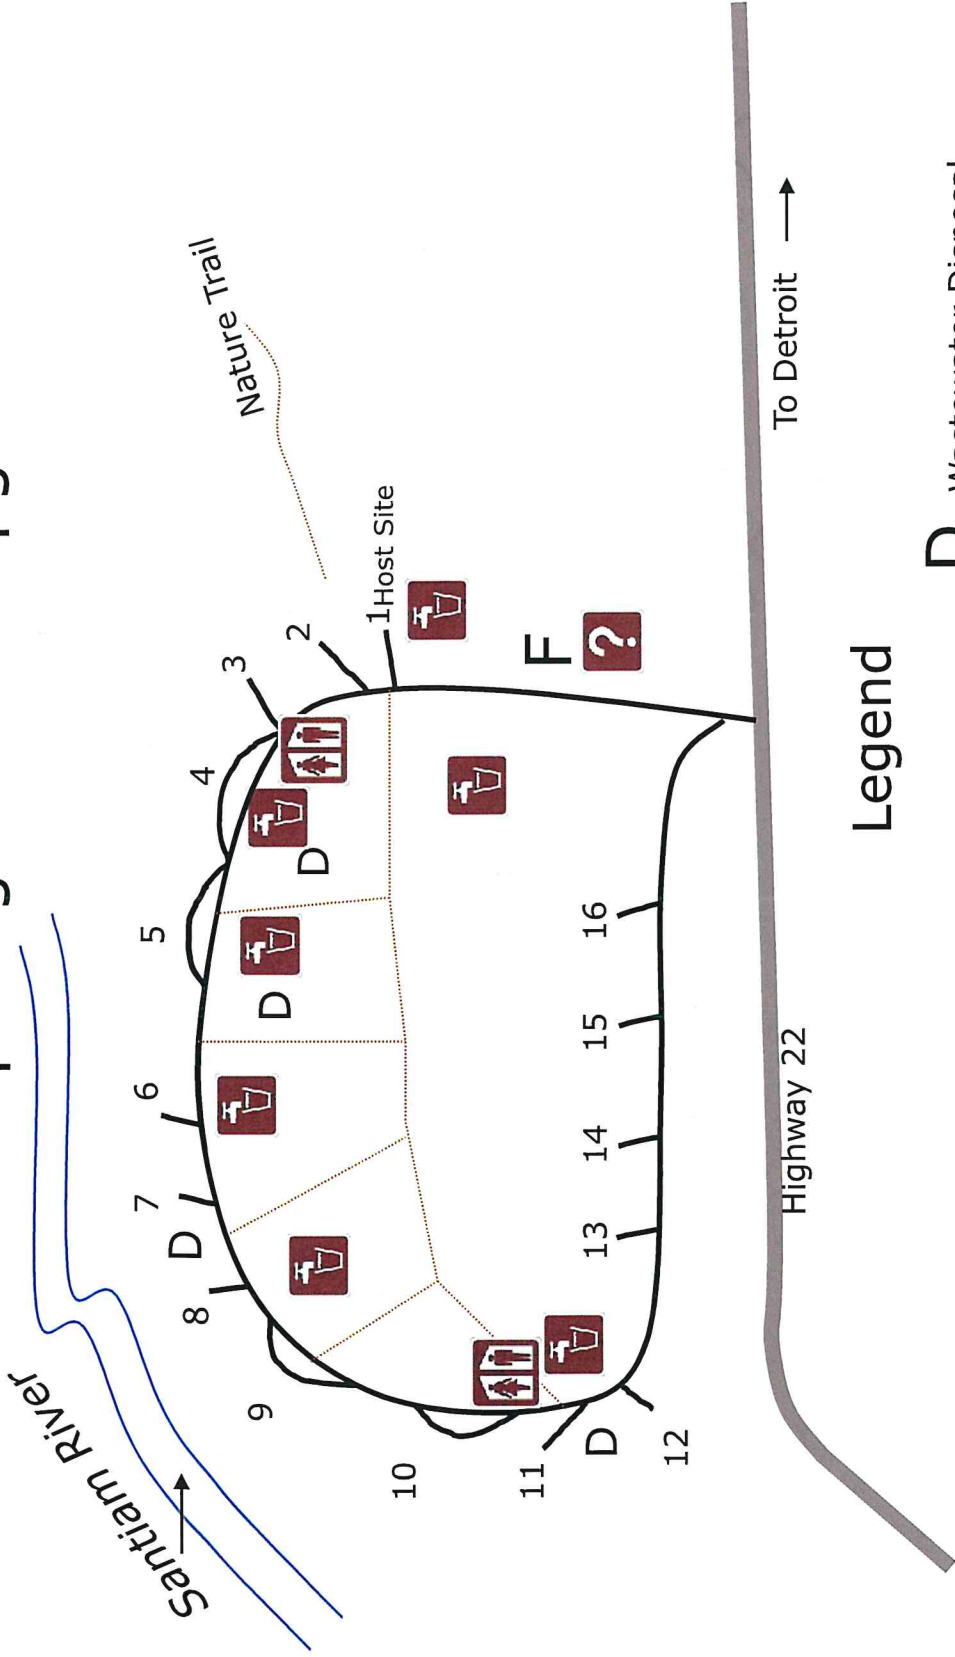

Whispering Falls Campground

Legend

-  Restroom
-  Water
-  Information
-  D Wastewater Disposal
-  Trail
-  F Fee Station