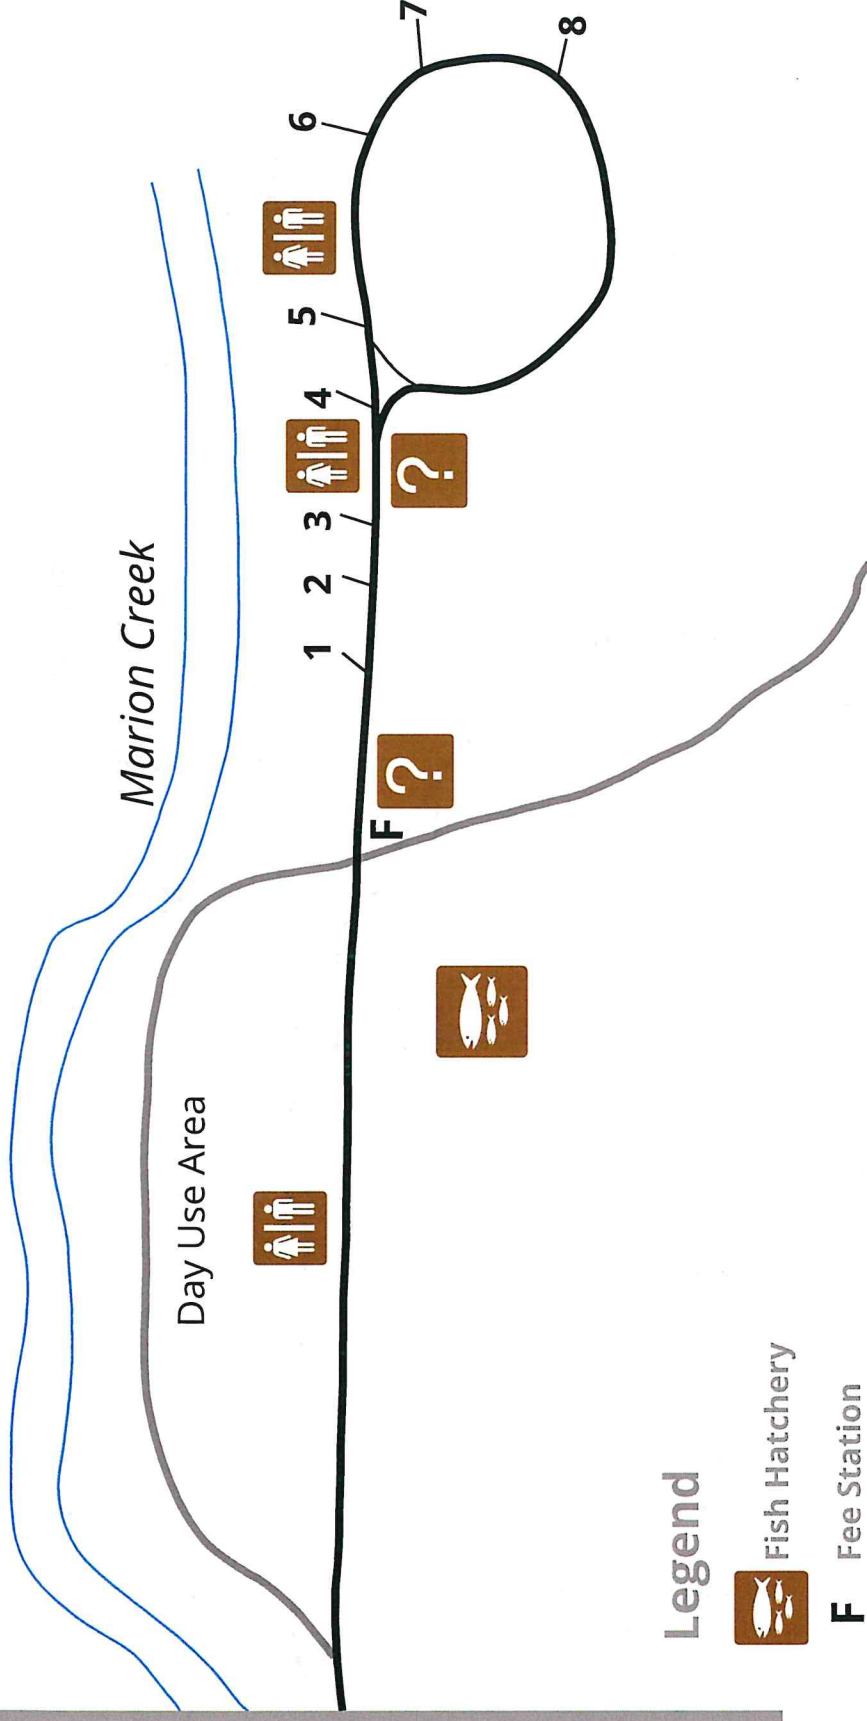

Marion Forks Campground

To Detroit ↑

Highway 22

Legend

-  Fish Hatchery
- F** Fee Station
-  Restrooms
-  Information