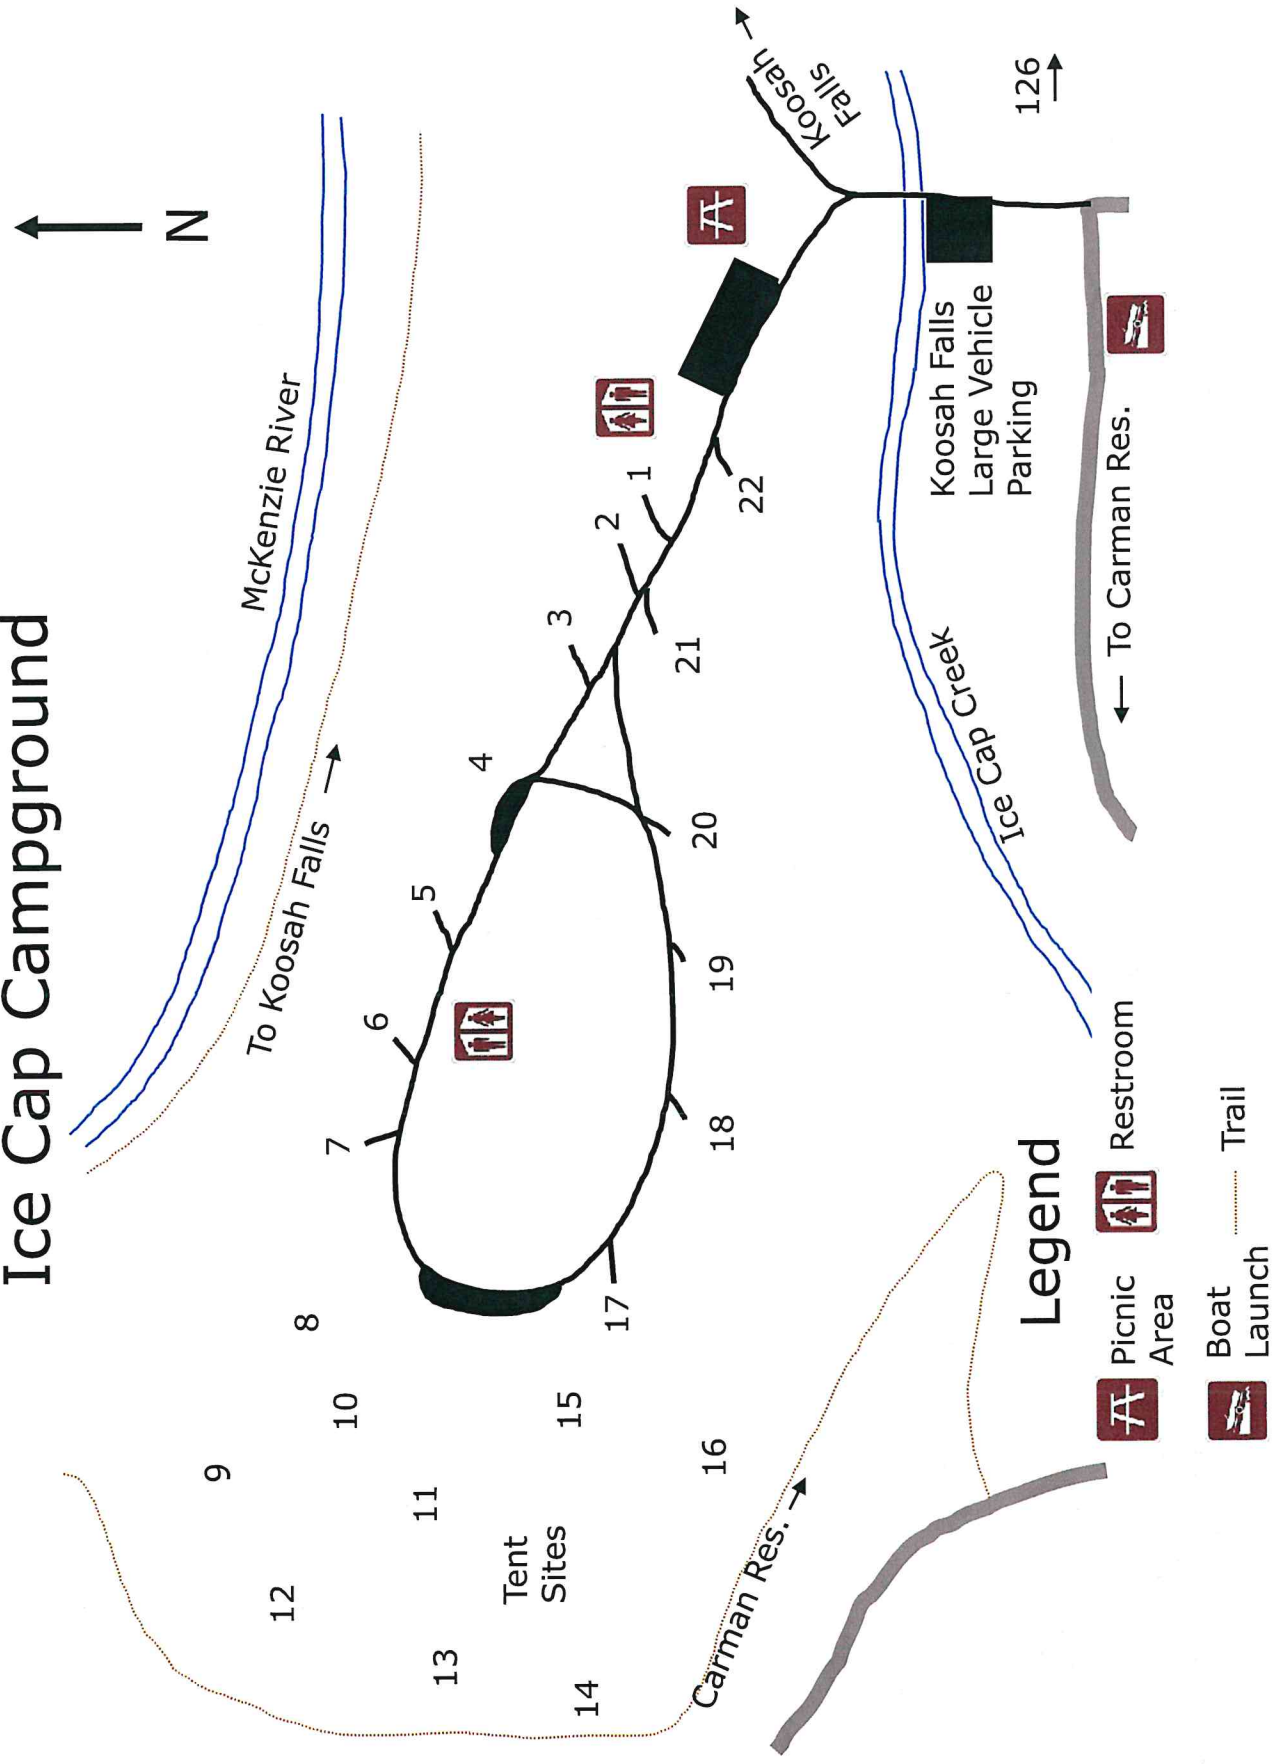

Ice Cap Campground

Legend

 Picnic Area

 Restroom

 Boat Launch

 Trail

 Launch