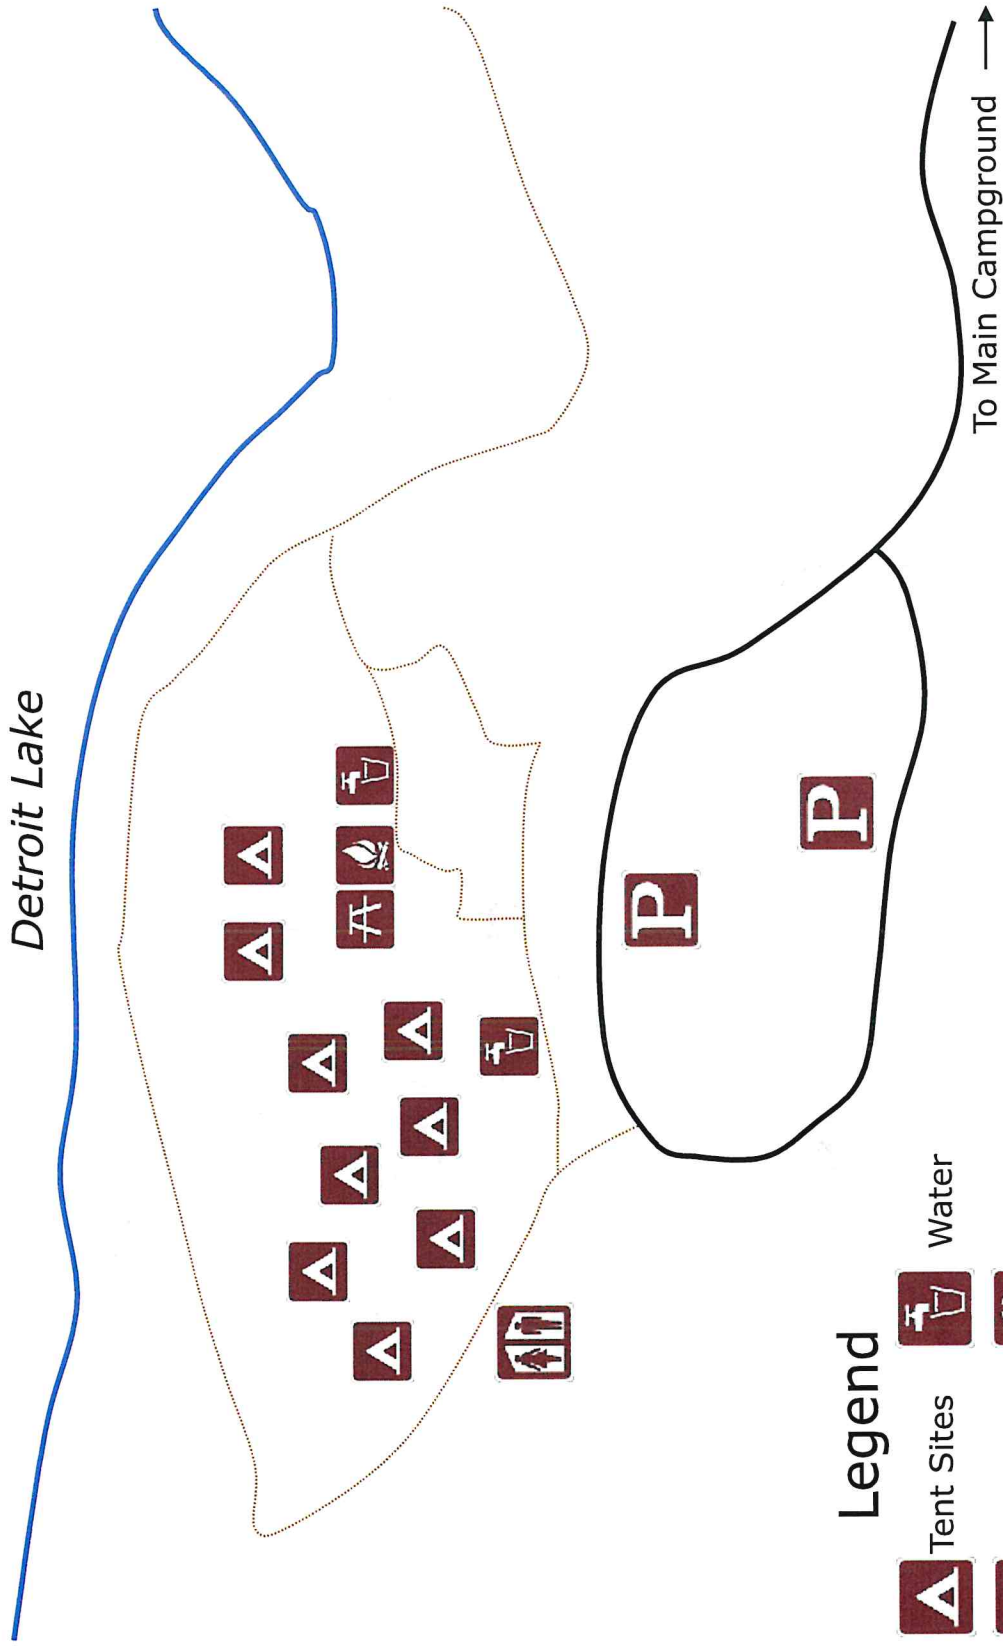

# Cove Creek Group Site

*Detroit Lake*

## Legend

-  Tent Sites
-  Tables
-  Fire Rig/Grill
-  Water
-  Restroom
-  Parking

 Trail