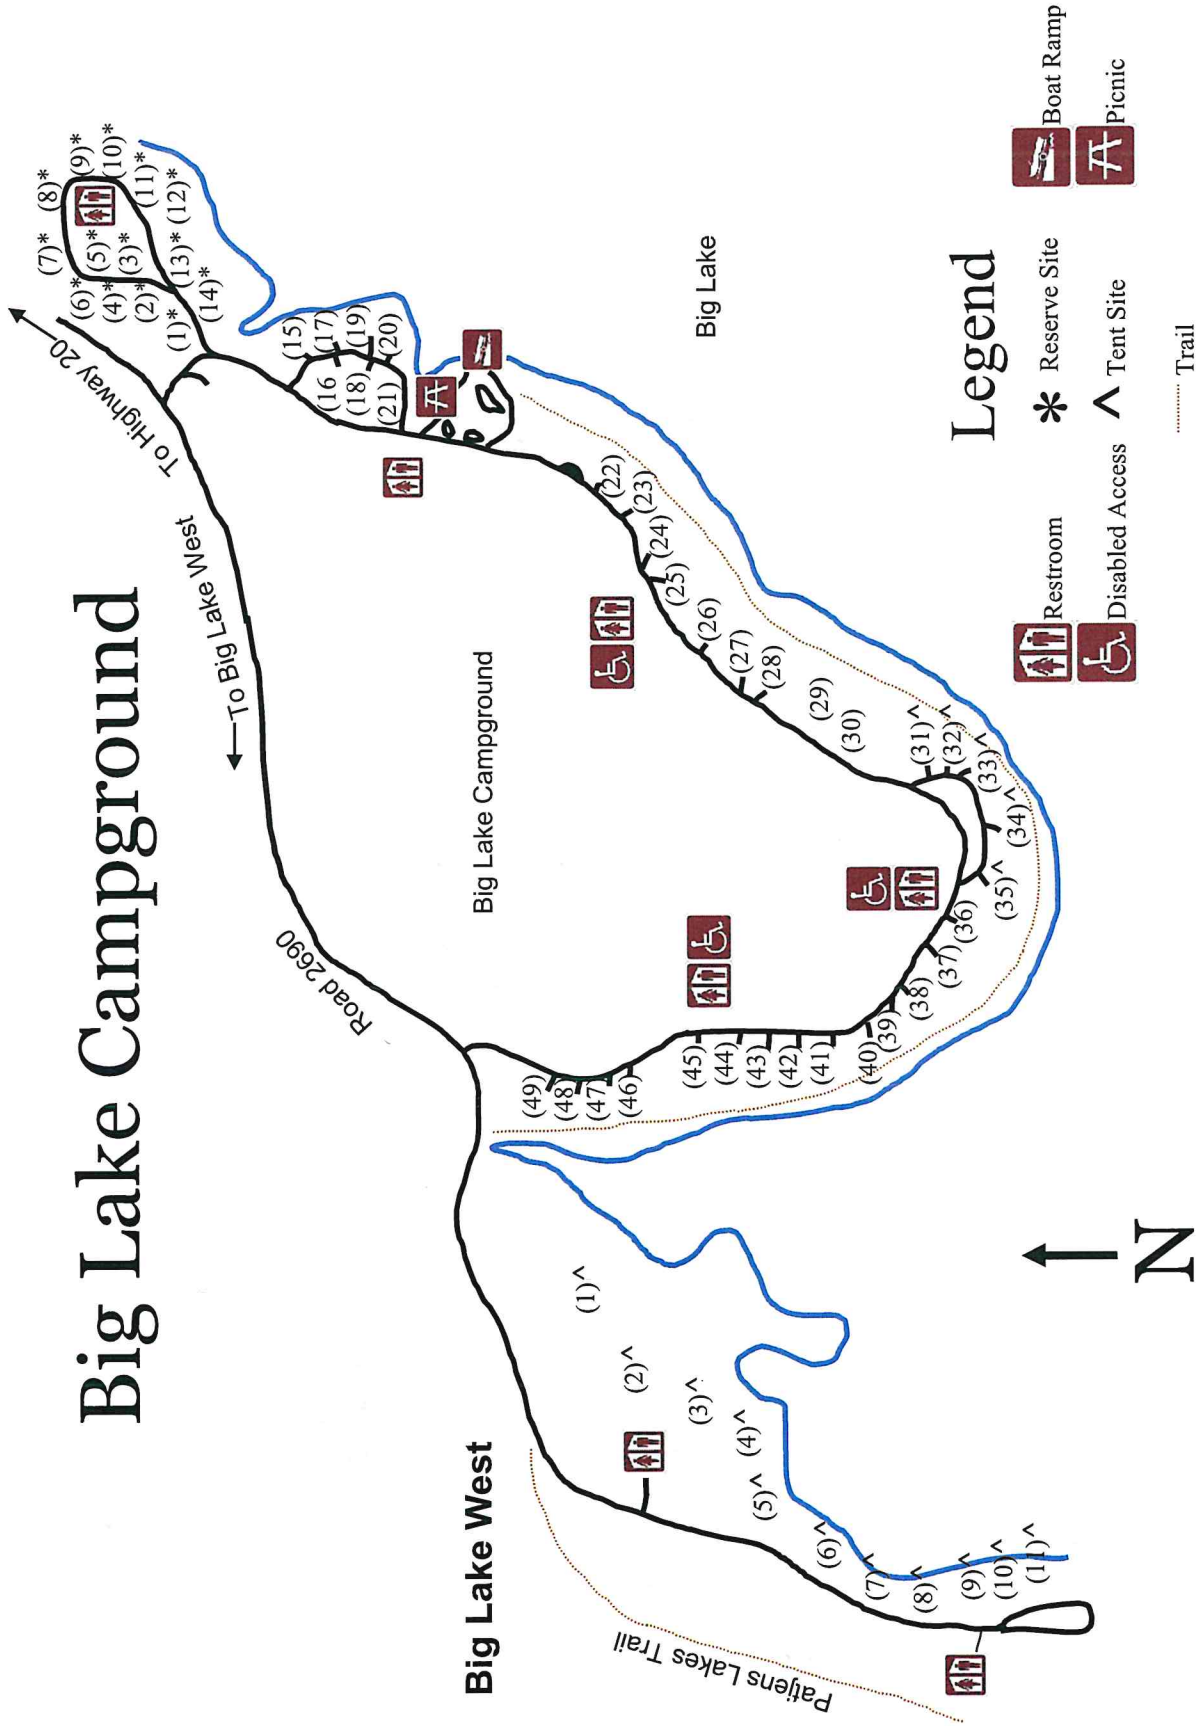

# Big Lake Campground

## Legend

- Restroom
- Boat Ramp
- Picnic
- Reserve Site
- Disabled Access
- Tent Site
- Trail