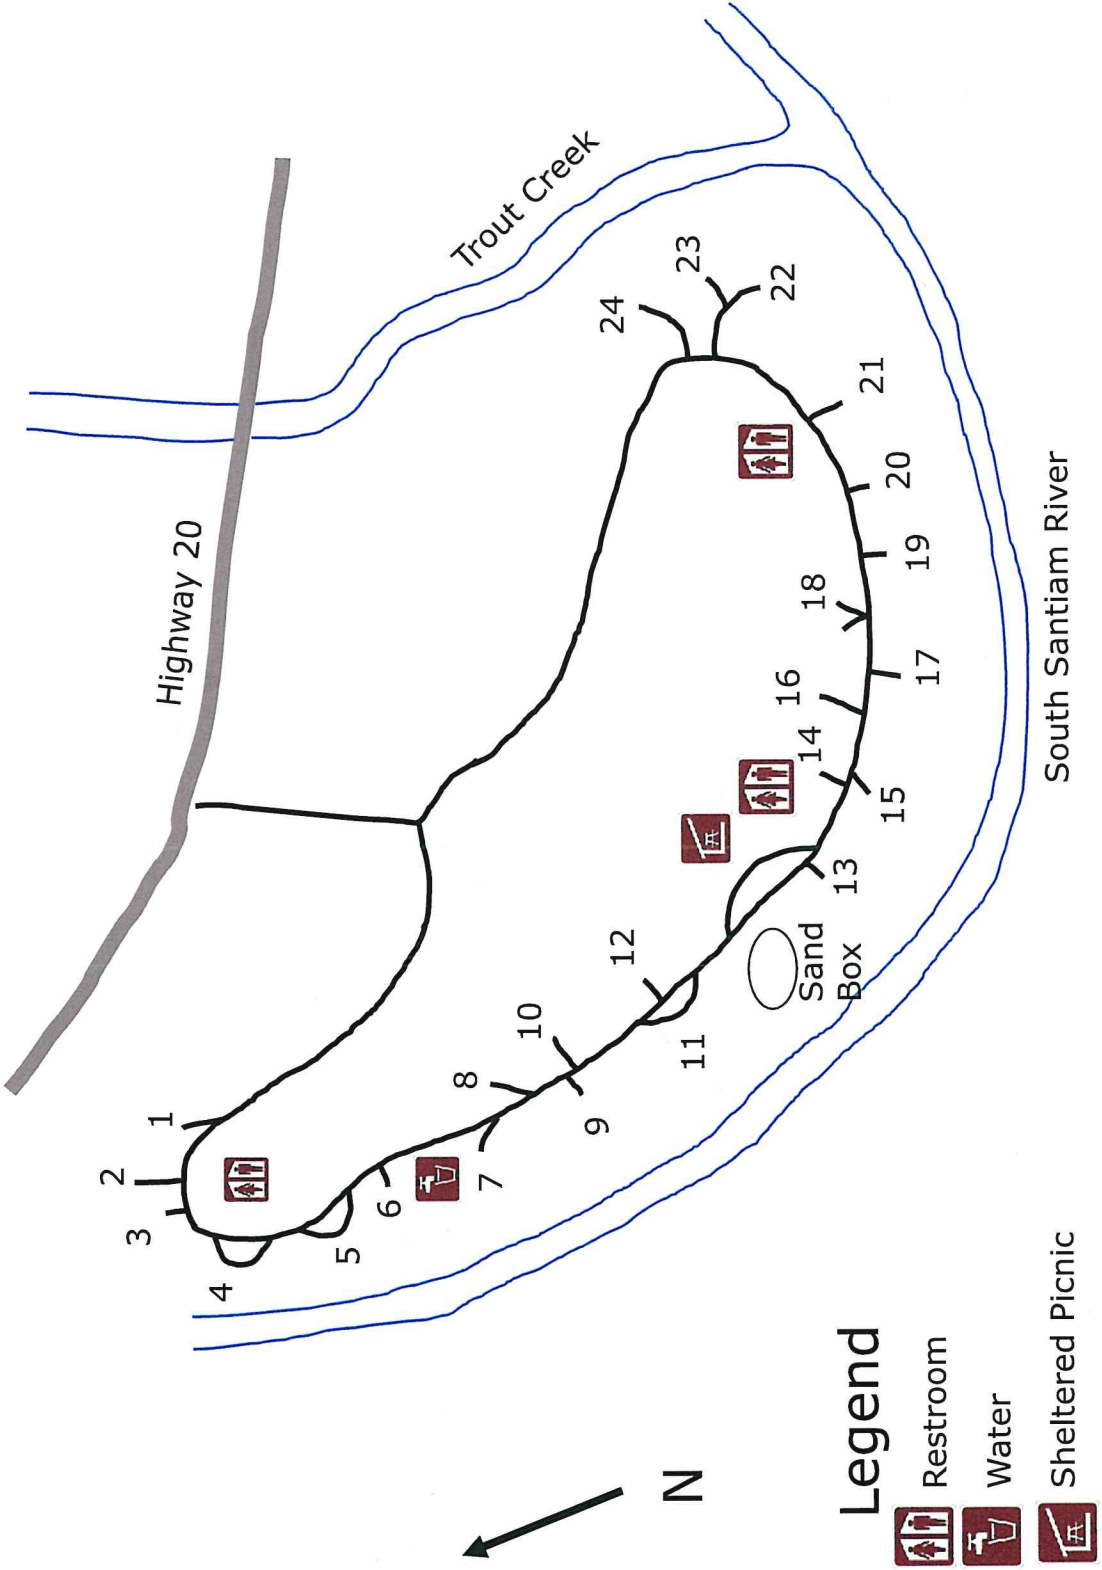

Trout Creek Campground

Legend

-  Restroom
-  Water
-  Sheltered Picnic