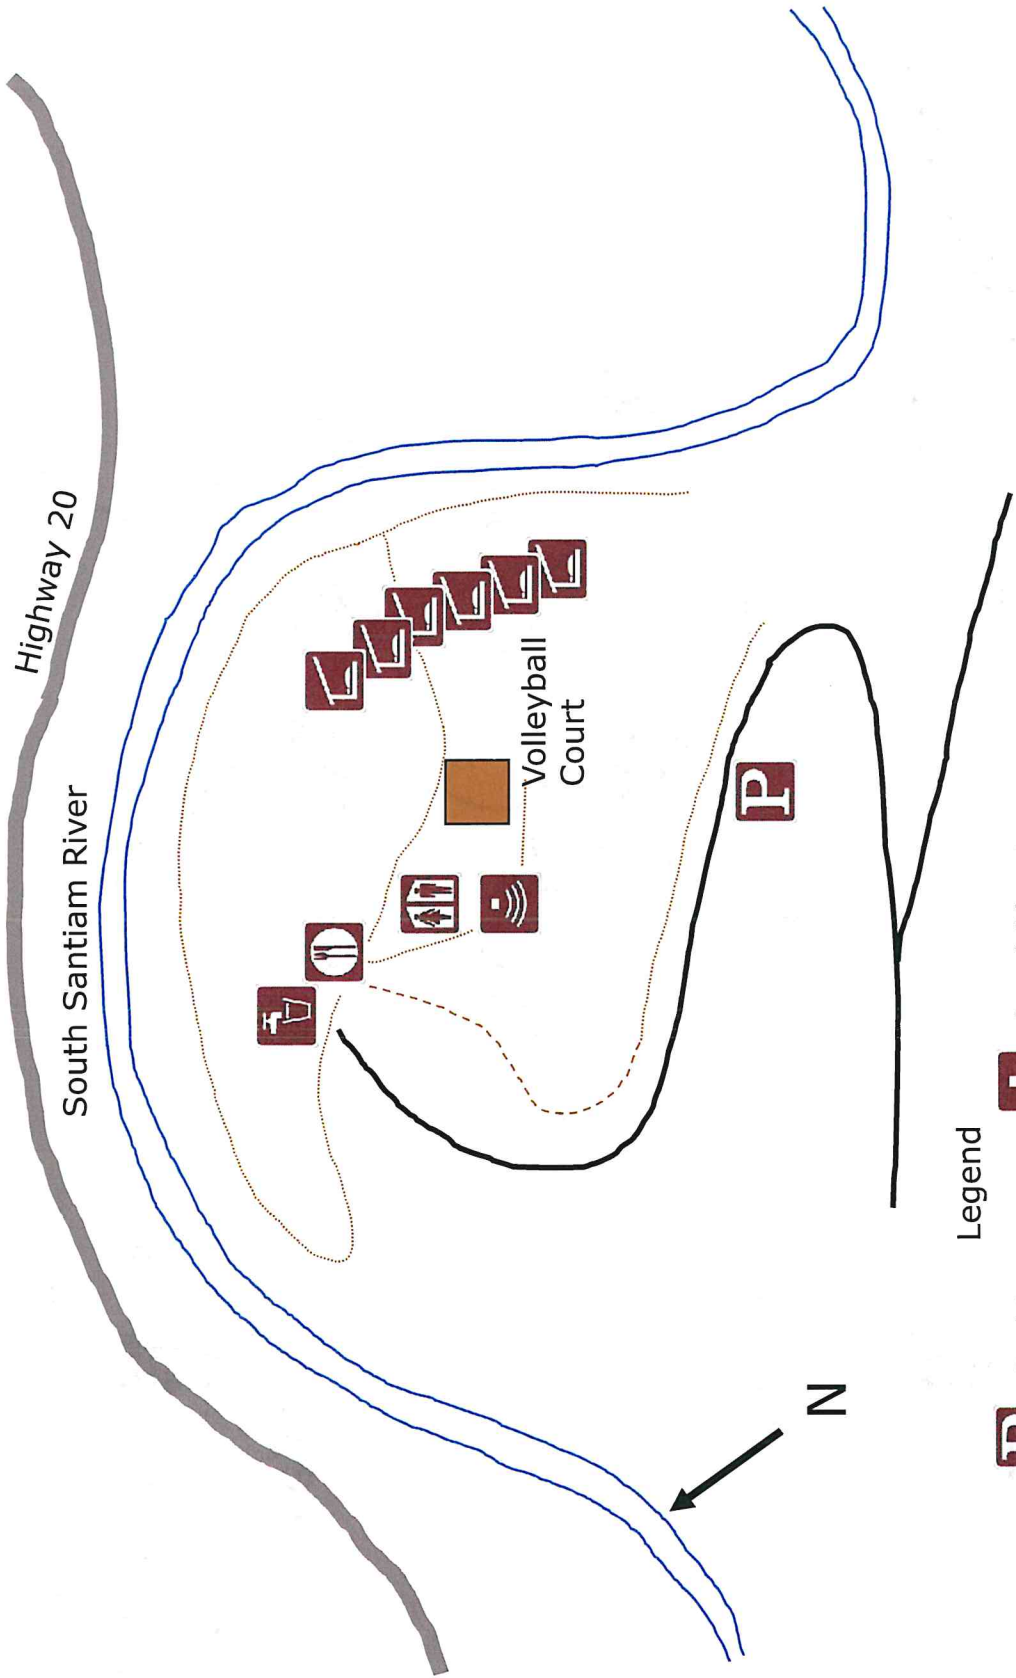

# Longbow Campground

## Legend

- Parking
- Sleeping Shelter
- Water
- Amphitheater
- Kitchen & Dining
- Restroom
- Trail